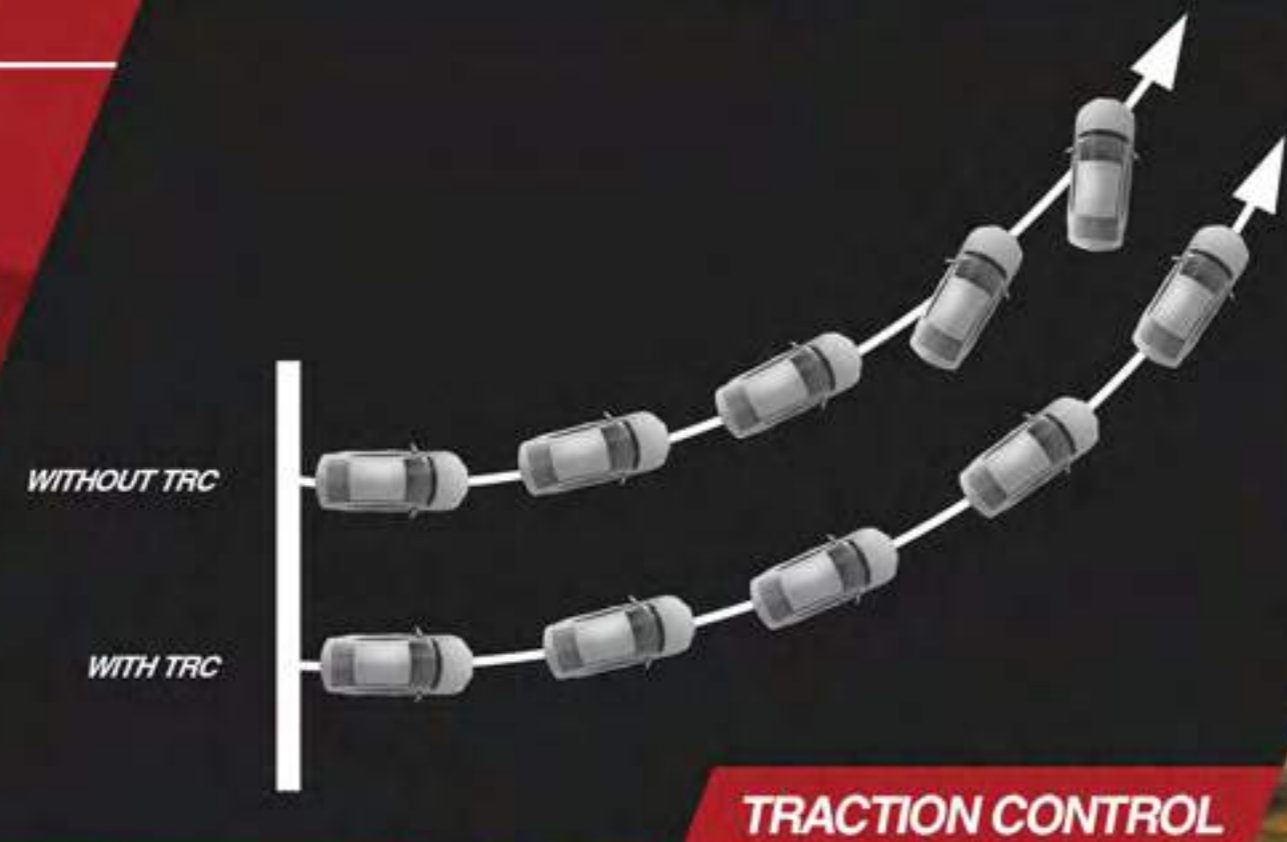

REAR CAMERA

ISOFIX SEAT

YARIS IS SECURE

Yaris Traction Control aids in maintaining the drive power and stops the brakes from spinning. The Hill Start Control achieves responsive driving performance by limiting unnecessary upshifting while driving uphill and generating appropriate engine brake force for driving downhill.