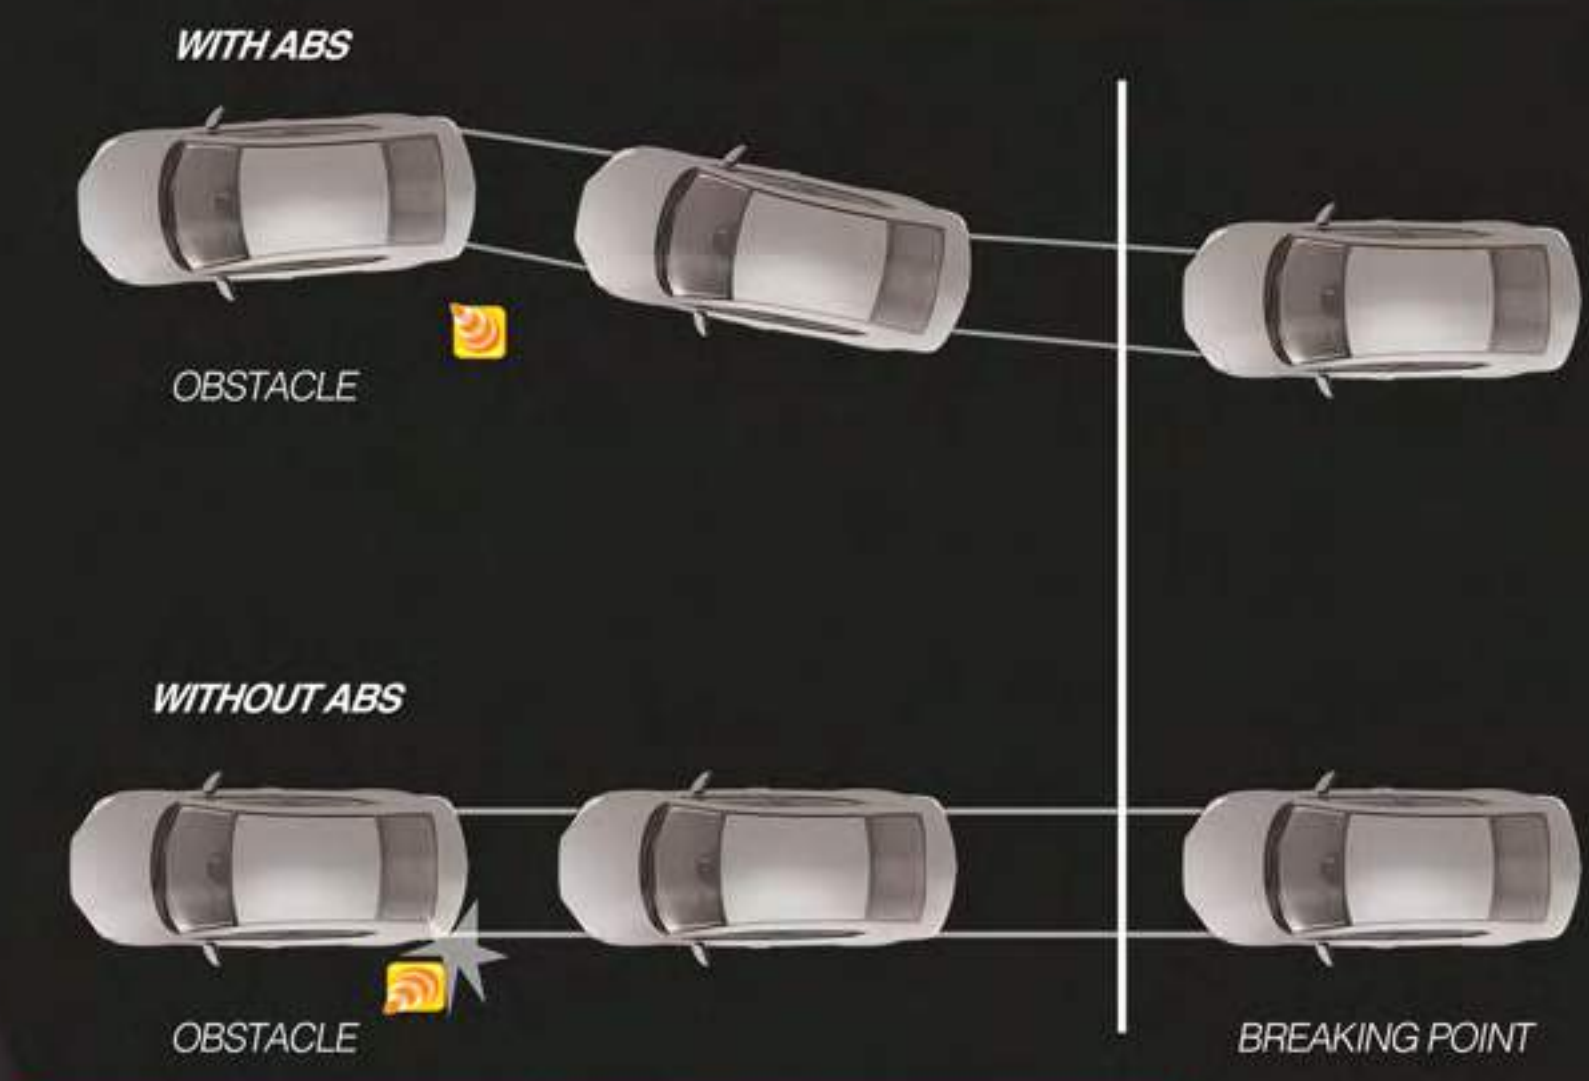

YARIS IS STABLE

ANTI-LOCK BRAKING SYSTEM