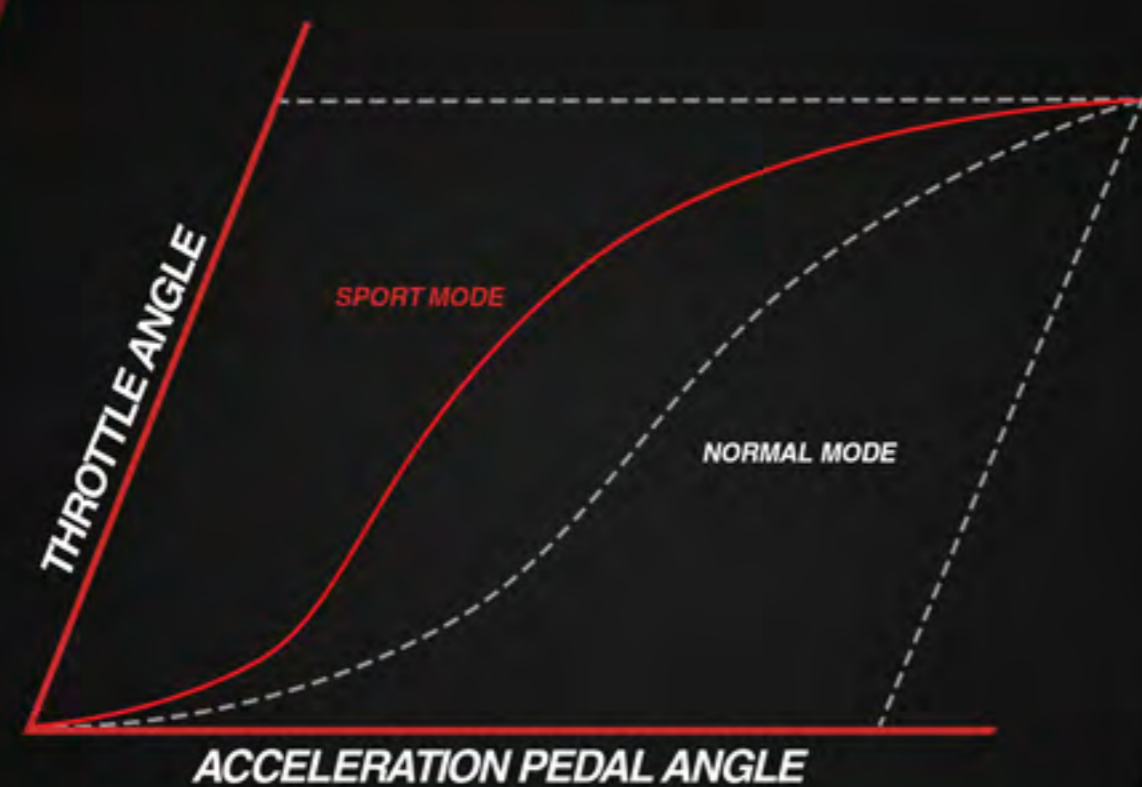

YARIS

IS VERSATILE

Yaris transforms itself based on your driving preference. Activating the Sport mode increases the engine speed more quickly during acceleration. While Eco mode offers maximum fuel efficiency.

ECO
MODE

SPORT

YARIS

IS COOL

AUTO AC
WITH CLIMATE CONTROL