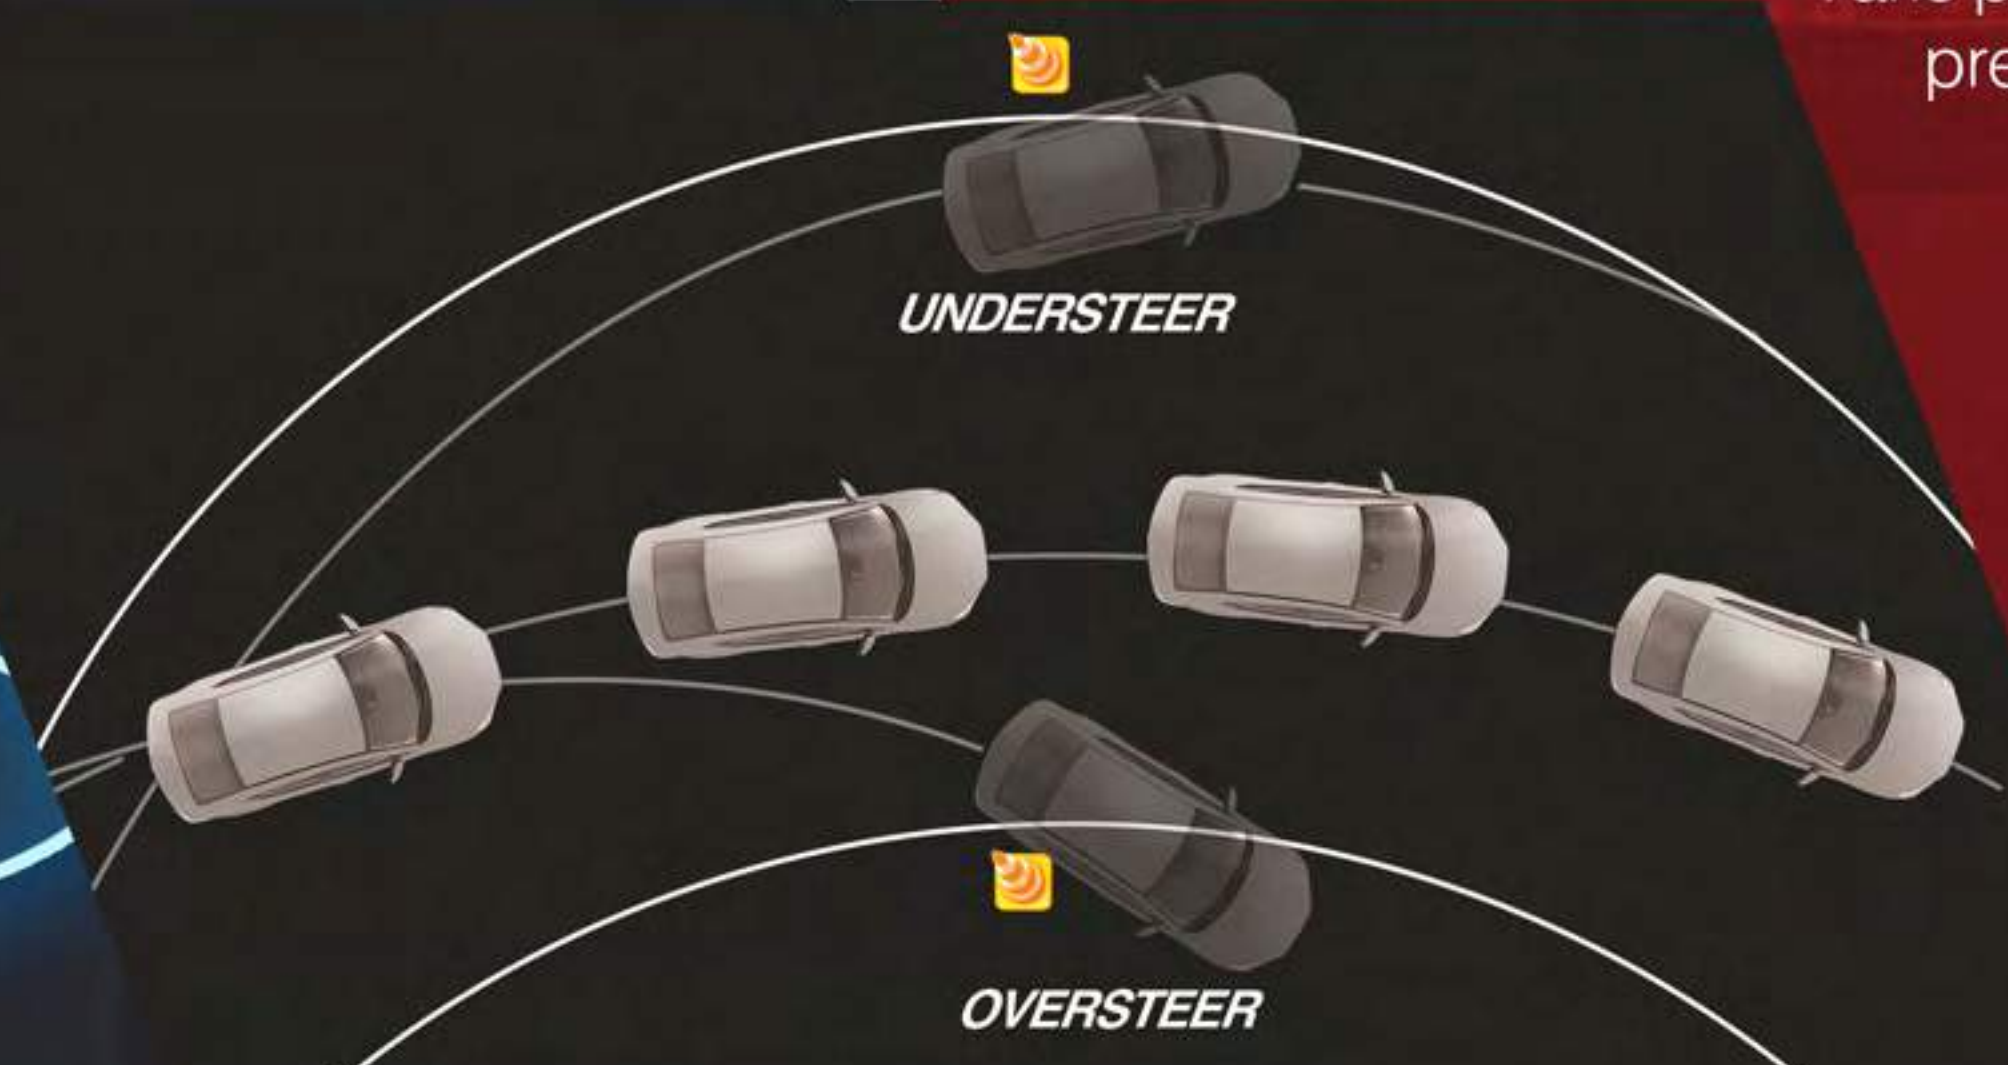

VEHICLE STABILITY CONTROL

Yaris provides top notch control systems. ABS brakes prevent wheel lock and Vehicle Stability Control to optimize steering efficiency to avoid skidding, swerving and turning on slippery roads.

TOYOTA
1.5