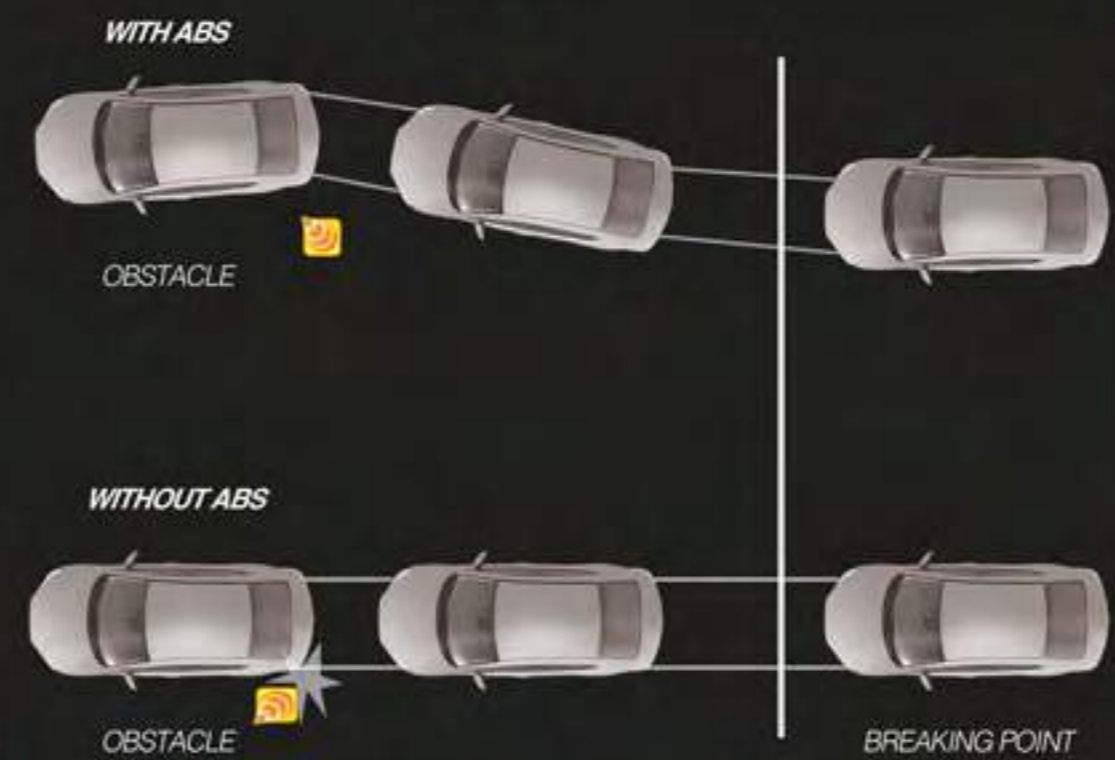

YARIS IS STABLE

AUTOMATIC BREAKING SYSTEM